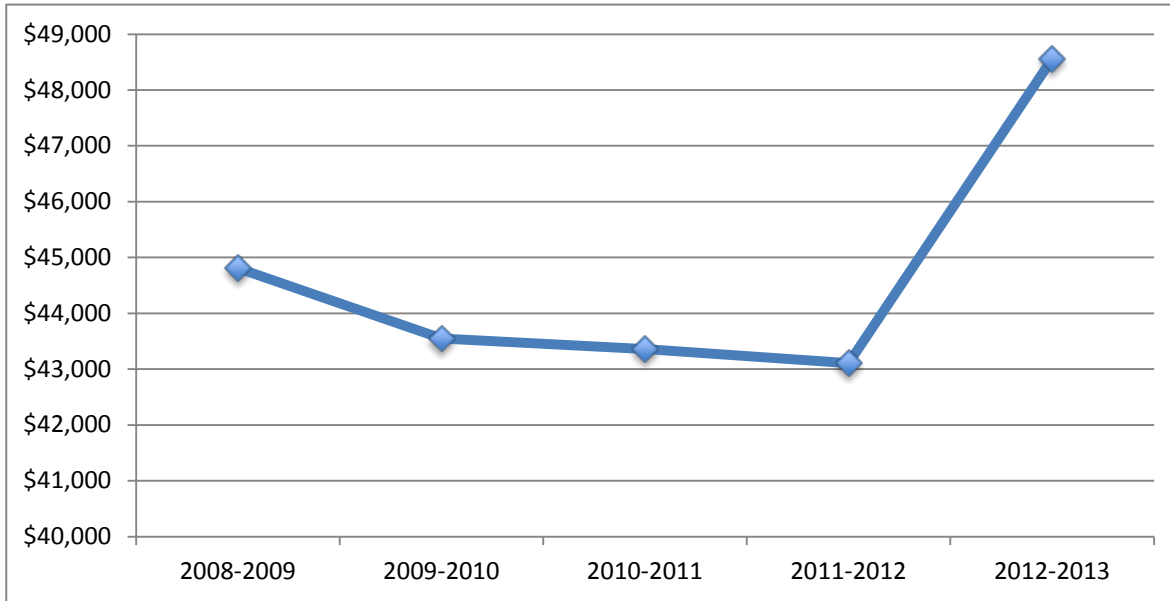

Results of 6-Month Post-Graduation Survey

Average starting salary for CSM students

2008-2009	2009-2010	2010-2011	2011-2012	2012-2013
\$44,811	\$43,549	\$43,359	\$43,108	\$48,558

Post-graduation placement rate

2006-2007	2007-2008	2008-2009	2009-2010	2010-2011	2011-2012	2012-2013
90.38%	93.42%	95.10%	92.47%	90.45%	89.35%	92.80%